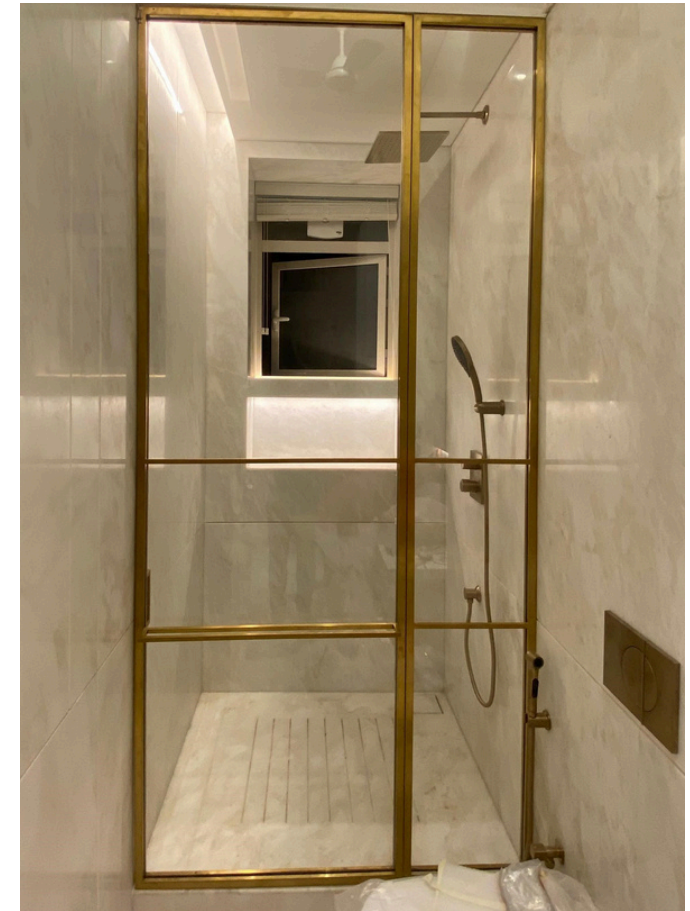

BRASS ANTIQUES

Top-notch brass treasures and antiques to elevate your space with a touch of luxury vibes!

SHOWER CUBICLES

Kantics
Interio

Full-sized, top-notch, colorful shower cubicles that turn your shower time into a fabulous and luxurious adventure!