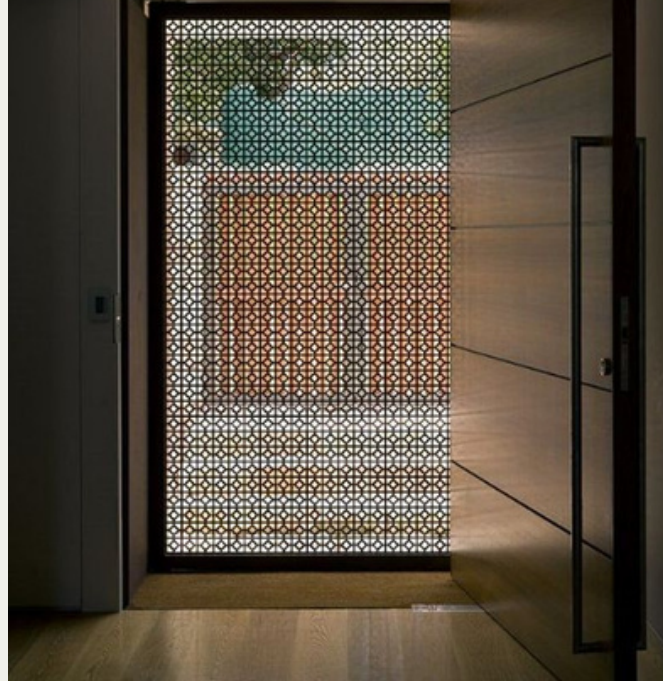

Stands & Legs

Entrim designs are here to jazz up your front door, giving your space that extra oomph and a dash of fabulousness from the get-go!

Main Gates

**"If you want a golden rule that will fit everything, this is it: Have nothing in your houses that you do not know to be useful or believe to be beautiful."
– William Morris**

Excitingly express your artistic flair, transforming your space to match your unique vibe and personal style.

Wall & Side Profiles

"A design isn't finished
until someone is using it."
- Brenda Laurel

Metal
Grills