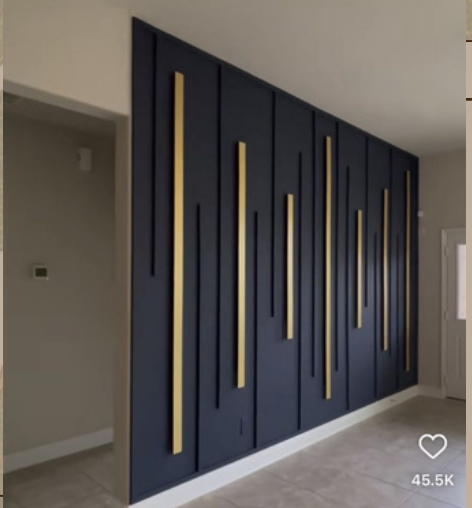

Stands & Legs

Entrim designs are here to jazz up your front door, giving your space that extra oomph and a dash of fabulousness from the get-go!

Main Gates

**"If you want a golden rule that will fit everything, this is it: Have nothing in your houses that you do not know to be useful or believe to be beautiful."
– William Morris**

Excitingly express your artistic flair, transforming your space to match your unique vibe and personal style.

Wall & Side Profiles

"A design isn't finished
until someone is using it."
- Brenda Laurel

Metal
Grills