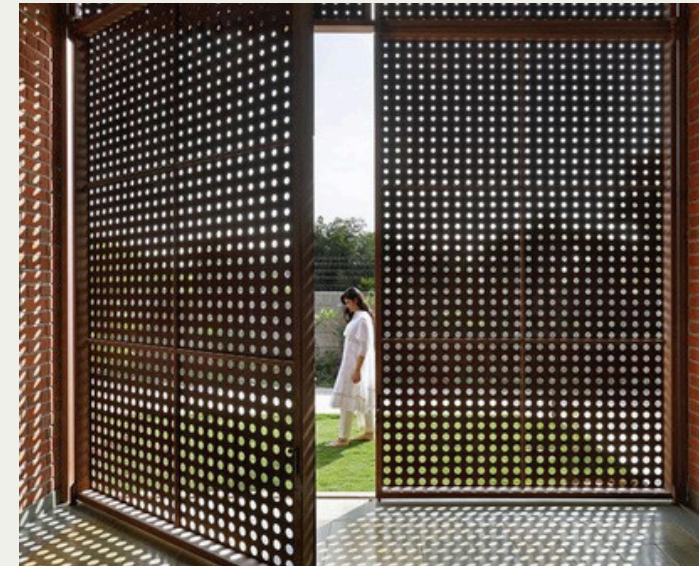

Stands & Legs

Entrim designs are here to jazz up your front door, giving your space that extra oomph and a dash of fabulousness from the get-go!

Main Gates

**"If you want a golden rule that will fit everything, this is it: Have nothing in your houses that you do not know to be useful or believe to be beautiful."
– William Morris**

Excitingly express your artistic flair, transforming your space to match your unique vibe and personal style.

Wall & Side Profiles

"A design isn't finished
until someone is using it."
- Brenda Laurel

Metal
Grills