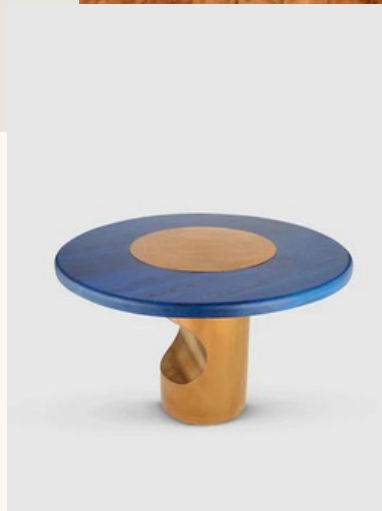

"Thinking about design is hard, but not thinking about it can be disastrous."
– Ralph Caplan