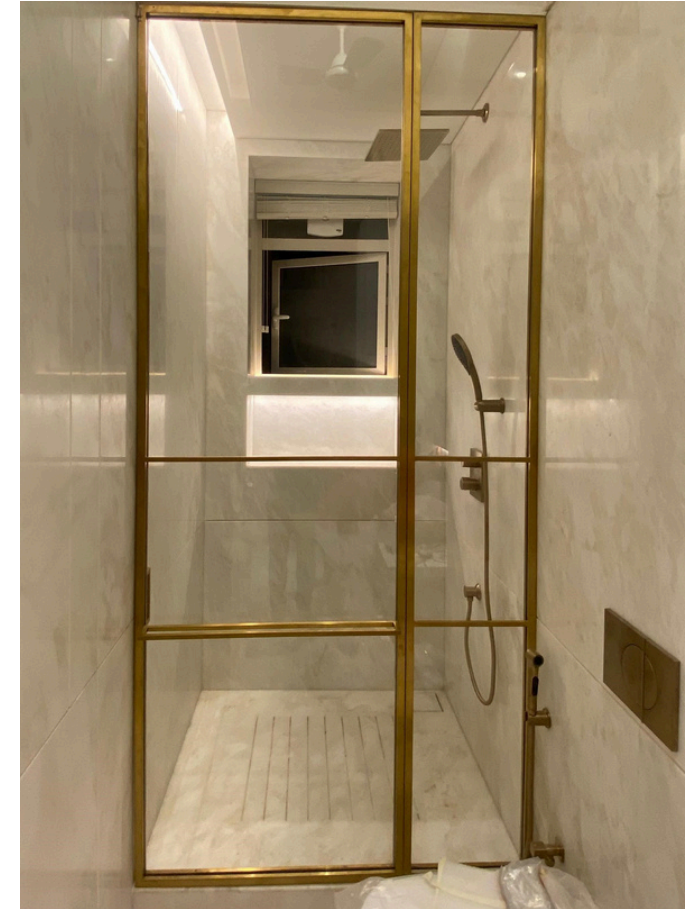

BRASS ANTIQUES

Top-notch brass treasures and antiques to elevate your space with a touch of luxury vibes!

SHOWER CUBICLES

Kantics
Interio

Full-sized, top-notch, colorful shower cubicles that turn your shower time into a fabulous and luxurious adventure!