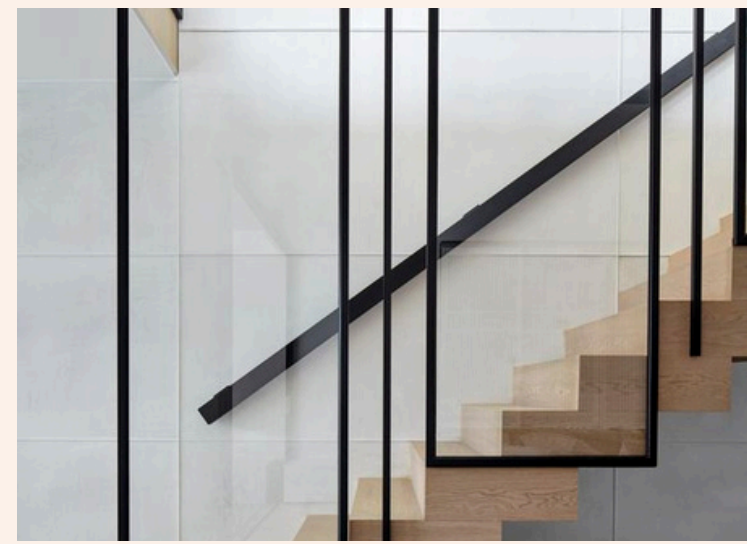

Fender's [Railing]

Blaustrade

Our team manufactures balustrades according to your specifications and design preferences, utilizing specific metals such as brass, steel, and mild steel.

Glass

Our glass railing comprises high-quality glass and is available in various styles such as patch fitting, top fitting, and many more.

Antique

This railing type comprises a specially designed system crafted from brass or PVD steel, enhancing the space with an aesthetic appeal and distinctive appearance.

INDOOR MS
FAB

BLACK MATTE MS

Crafted from top-notch iron and sporting a sleek black finish, these products are the must-have to add a touch of sophistication to your space!