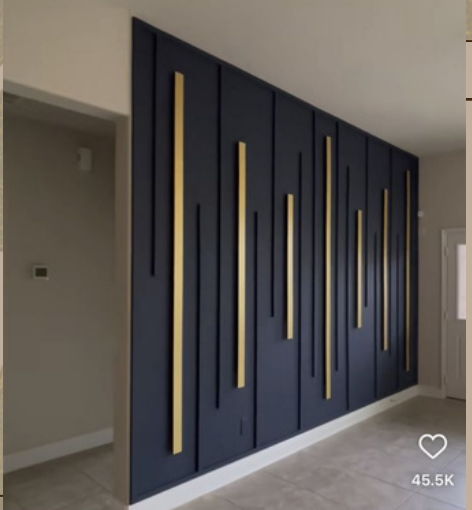

Stands & Legs

Entrim designs are here to jazz up your front door, giving your space that extra oomph and a dash of fabulousness from the get-go!

Main Gates

**“If you want a golden rule that will fit everything, this is it: Have nothing in your houses that you do not know to be useful or believe to be beautiful.”
– William Morris**

Excitingly express your artistic flair, transforming your space to match your unique vibe and personal style.

Wall & Side Profiles

"A design isn't finished
until someone is using it."
- Brenda Laurel

Metal
Grills