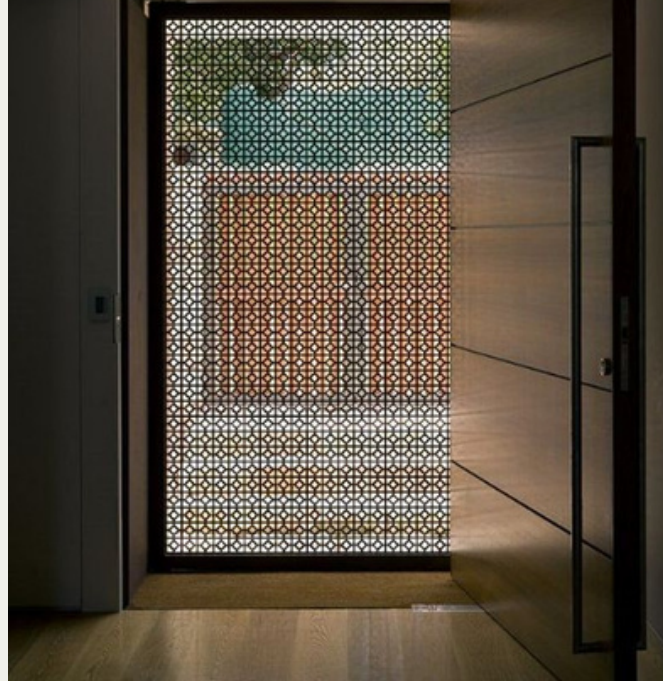

Stands & Legs

Entrim designs are here to jazz up your front door, giving your space that extra oomph and a dash of fabulousness from the get-go!

Main Gates

**“If you want a golden rule that will fit everything, this is it: Have nothing in your houses that you do not know to be useful or believe to be beautiful.”
– William Morris**

Excitingly express your artistic flair, transforming your space to match your unique vibe and personal style.

Wall & Side Profiles

"A design isn't finished
until someone is using it."
- Brenda Laurel

Metal
Grills